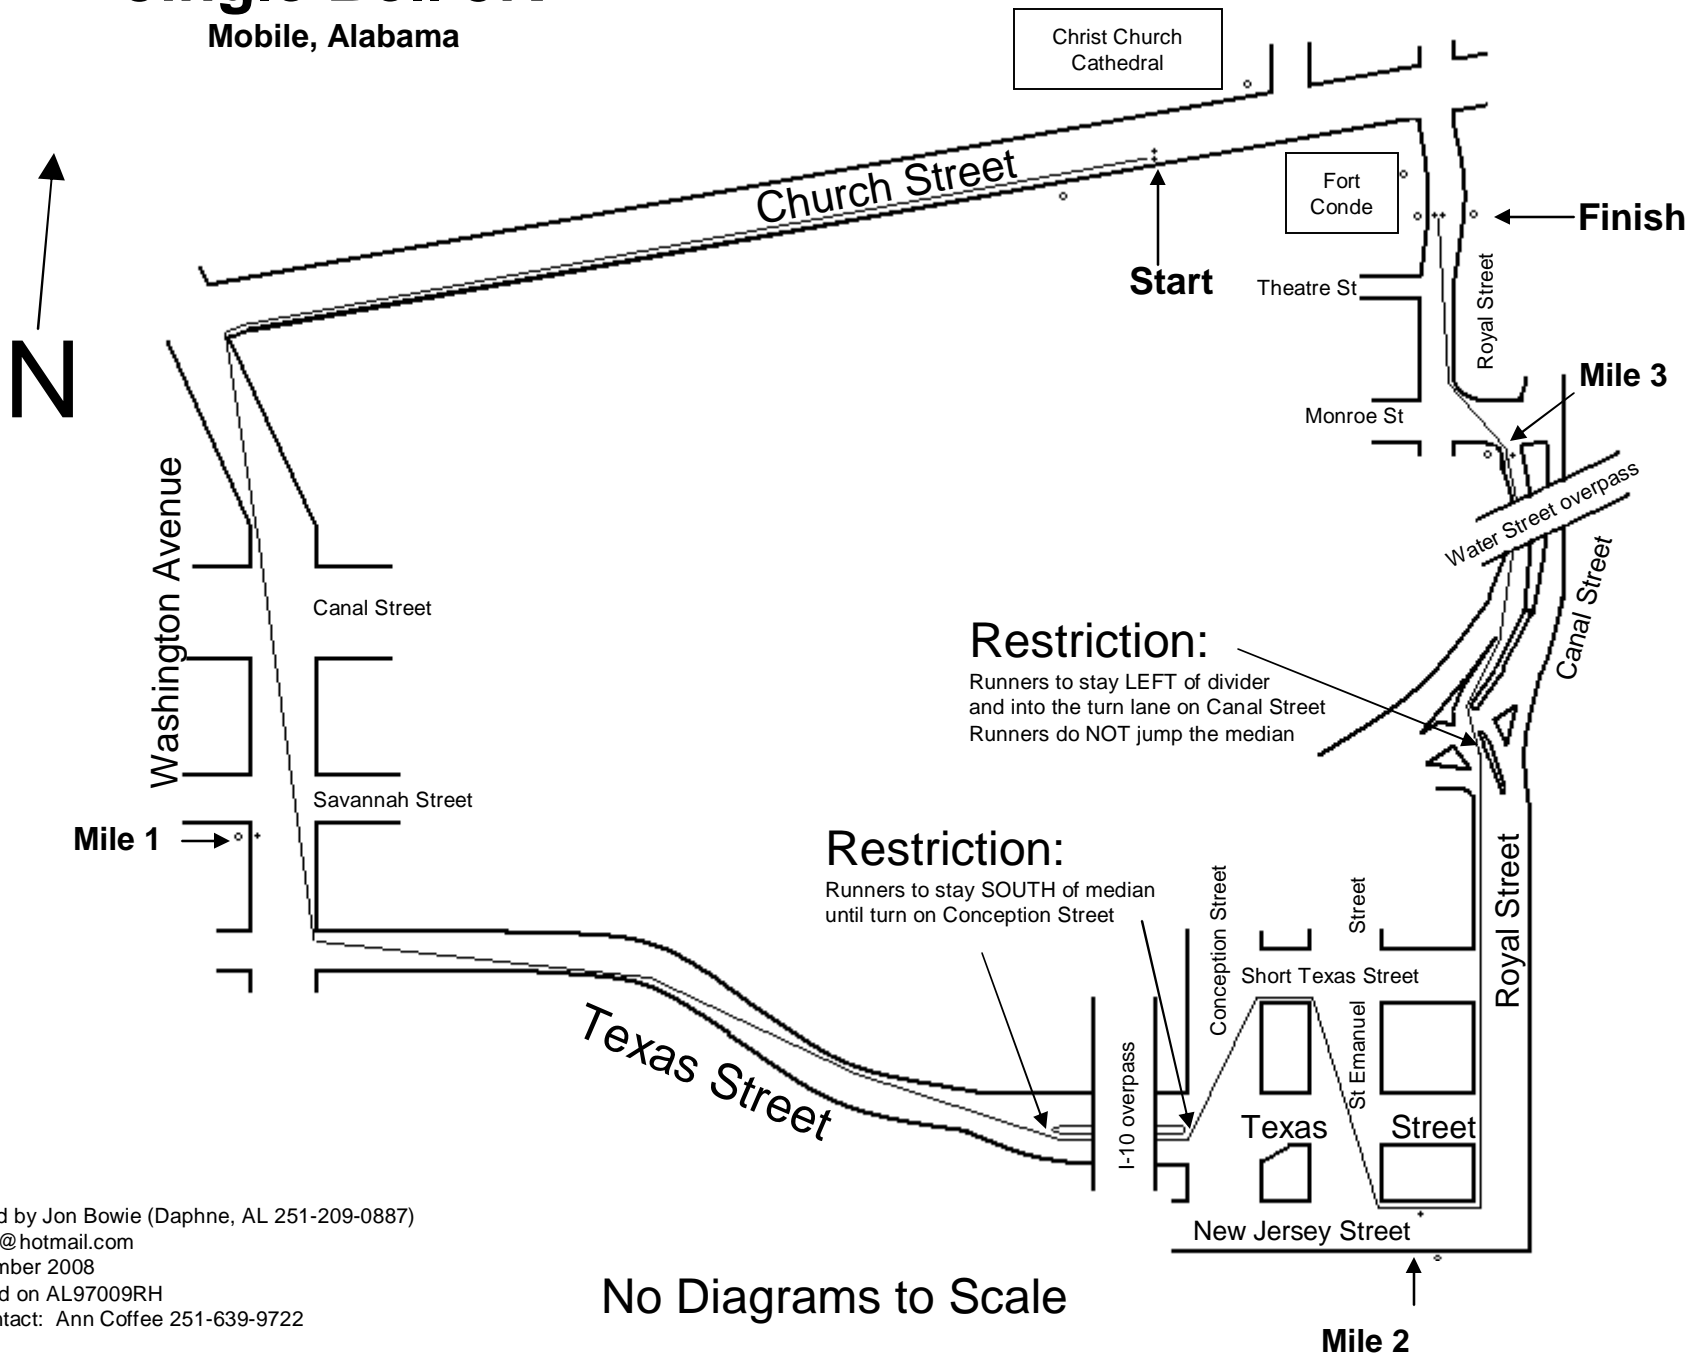

# Jingle Bell 5K

Mobile, Alabama

Measured by Jon Bowie (Daphne, AL 251-209-0887)  
jonbowie@hotmail.com  
02 November 2008  
Calibrated on AL97009RH  
Race contact: Ann Coffee 251-639-9722

No Diagrams to Scale